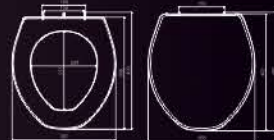

ANGLO INDIAN