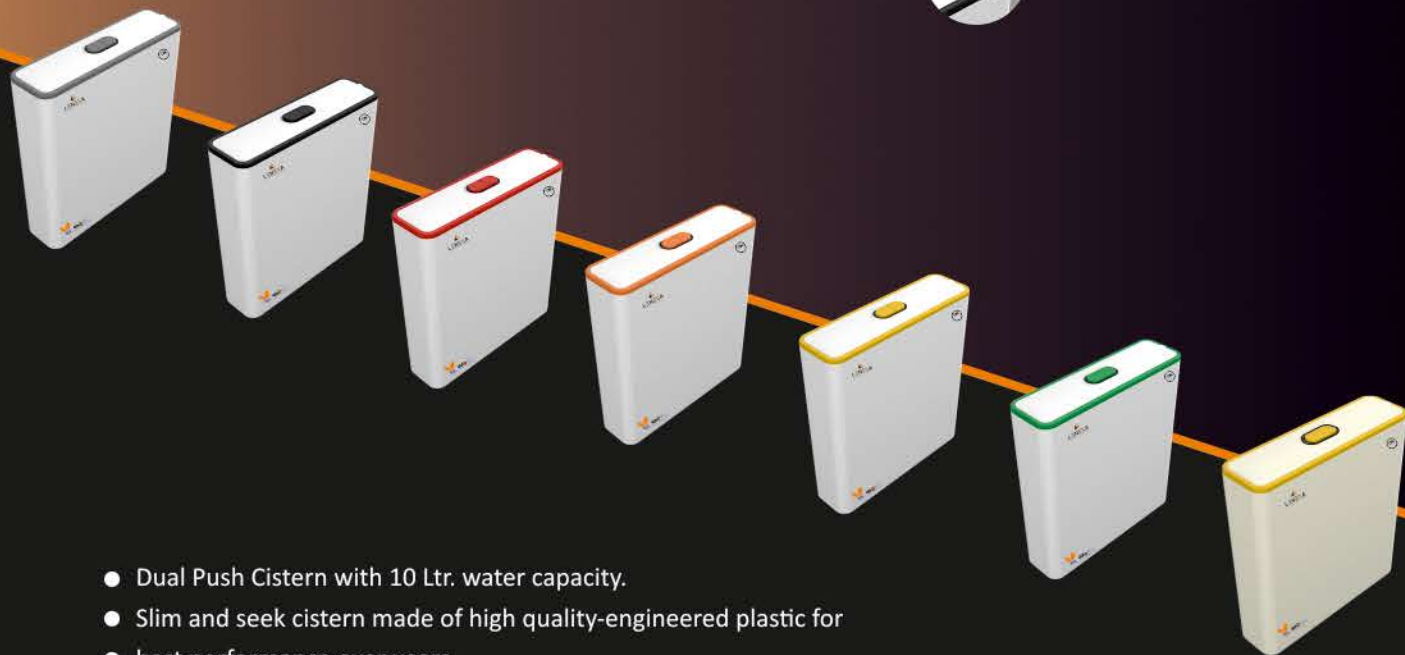

Available colors ● ●

SILVER
DUAL PUSH

TOP
PUSH BUTTON

AIR FRESHNER

BEST DESIGN
& SLIM BODY

- Dual Push Cistern with 8.5 Ltr. water capacity.
- Slim and sleek cistern made of high quality-engineered plastic for best performance over years.
- Water inlet on the left or right side.
- Complete with screws and accessories.
- Cistern body moulded from pure virgin polypropylene.
- Available in all sanitary wares colours.

Available colors ● ●

GOLD DOUBLE FLUSH

TOP
PUSH BUTTON

BEST DESIGN

CURVE DESIGN

- Dual Push Cistern with **10 Ltr.** water capacity.
- Slim and sleek cistern made of high quality-engineered plastic for best performance over years.
- Water inlet on the left or right side.
- Complete with screws and accessories.
- Cistern body moulded from pure virgin polypropylene.
- Available in all sanitary wares colours.

Available colors 

PLATINUM
TOP PUSH

TOP
PUSH BUTTON

BEST DESIGN.
& SLIM BODY

ADVANCE TECHNOLOGY
• EASY TO INSTALLATION
• PUSH BUTTON [open/close]

- Top Push Cistern with 8.5 Ltr. water capacity.
- Slim and seek cistern made of high quality-engineered plastic for best performance over years.
- Water Bottam inlet on the right side.
- Complete with screws and accessories.
- Cistern body moulded from pure virgin polypropylene.
- Available in all sanitary wares colours.

Available colors 

PLATINUM
DUAL PUSH

TOP
PUSH BUTTON

BEST DESIGN.
& SLIM BODY

ADVANCE TECHNOLOGY
• EASY TO INSTALLATION
• PUSH BUTTON [open/close]

- Dual Push Cistern with 10 Ltr. water capacity.
- Slim and sleek cistern made of high quality-engineered plastic for best performance over years.
- Water Bottom inlet on the right side.
- Complete with screws and accessories.
- Cistern body moulded from pure virgin polypropylene.
- Available in all sanitary wares colours.