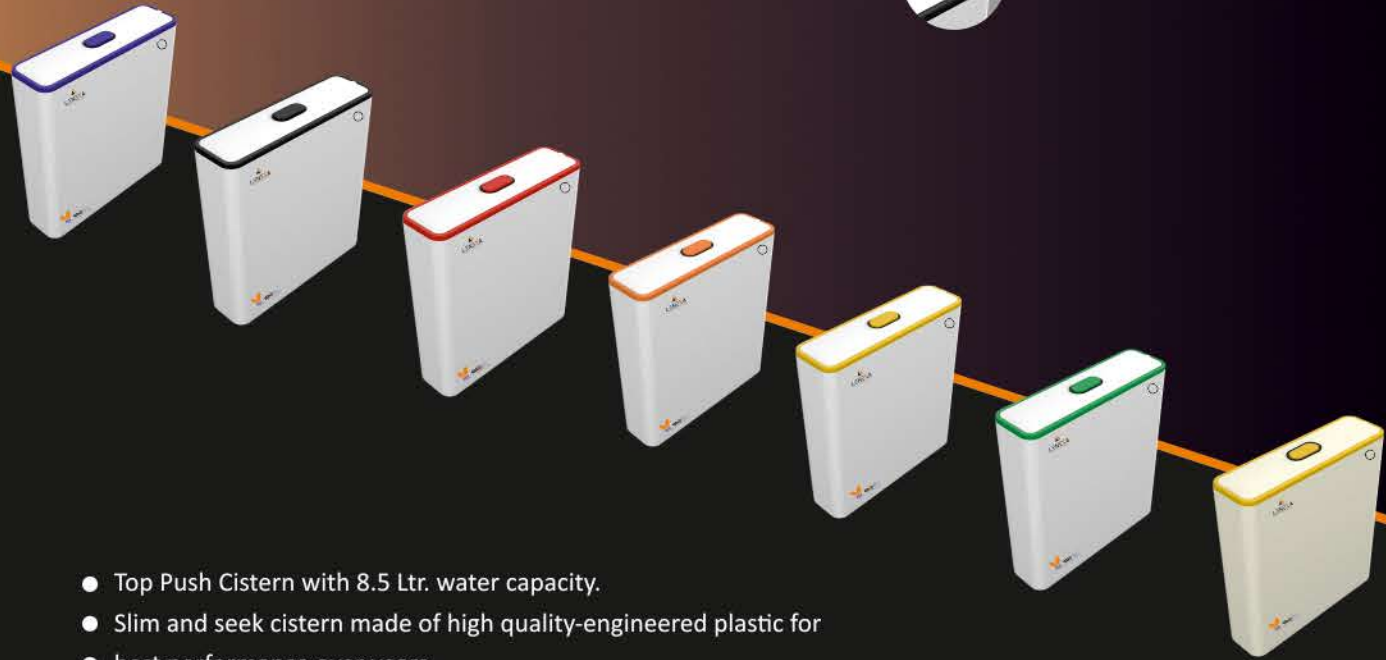

Available colors ● ●

SILVER
DUAL PUSH

TOP
PUSH BUTTON

AIR FRESHNER

BEST DESIGN
& SLIM BODY

- Dual Push Cistern with 8.5 Ltr. water capacity.
- Slim and sleek cistern made of high quality-engineered plastic for best performance over years.
- Water inlet on the left or right side.
- Complete with screws and accessories.
- Cistern body moulded from pure virgin polypropylene.
- Available in all sanitary wares colours.

Available colors ● ●

GOLD DOUBLE FLUSH

TOP
PUSH BUTTON

BEST DESIGN

CURVE DESIGN

- Dual Push Cistern with **10 Ltr.** water capacity.
- Slim and sleek cistern made of high quality-engineered plastic for best performance over years.
- Water inlet on the left or right side.
- Complete with screws and accessories.
- Cistern body moulded from pure virgin polypropylene.
- Available in all sanitary wares colours.

Available colors 

PLATINUM
TOP PUSH

TOP
PUSH BUTTON

BEST DESIGN.
& SLIM BODY

ADVANCE TECHNOLOGY
• EASY TO INSTALLATION
• PUSH BUTTON [open/close]

- Top Push Cistern with 8.5 Ltr. water capacity.
- Slim and seek cistern made of high quality-engineered plastic for best performance over years.
- Water Bottam inlet on the right side.
- Complete with screws and accessories.
- Cistern body moulded from pure virgin polypropylene.
- Available in all sanitary wares colours.

Available colors 

PLATINUM
DUAL PUSH

TOP
PUSH BUTTON

BEST DESIGN.
& SLIM BODY

ADVANCE TECHNOLOGY
• EASY TO INSTALLATION
• PUSH BUTTON [open/close]

- Dual Push Cistern with 10 Ltr. water capacity.
- Slim and sleek cistern made of high quality-engineered plastic for best performance over years.
- Water Bottom inlet on the right side.
- Complete with screws and accessories.
- Cistern body moulded from pure virgin polypropylene.
- Available in all sanitary wares colours.