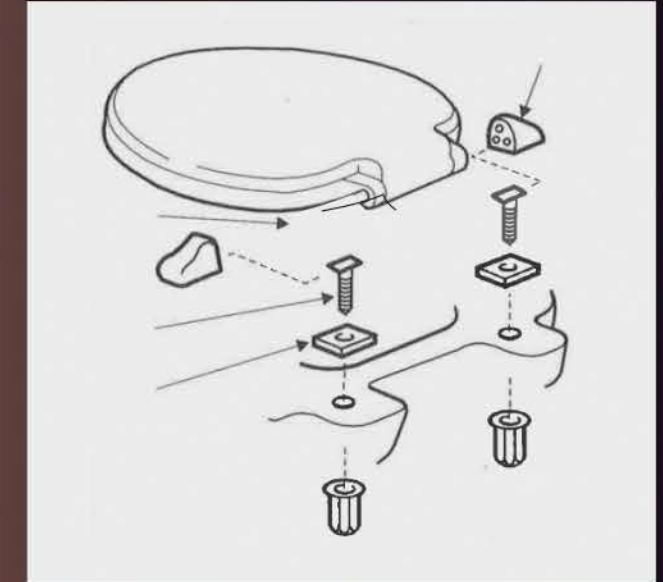

Available colors 

PLATINUM
TOP PUSH

TOP
PUSH BUTTON

BEST DESIGN.
& SLIM BODY

ADVANCE TECHNOLOGY
• EASY TO INSTALLATION
• PUSH BUTTON [open/close]

- Top Push Cistern with 8.5 Ltr. water capacity.
- Slim and seek cistern made of high quality-engineered plastic for best performance over years.
- Water Bottam inlet on the right side.
- Complete with screws and accessories.
- Cistern body moulded from pure virgin polypropylene.
- Available in all sanitary wares colours.

Available colors 

PLATINUM
DUAL PUSH

TOP
PUSH BUTTON

BEST DESIGN.
& SLIM BODY

ADVANCE TECHNOLOGY
• EASY TO INSTALLATION
• PUSH BUTTON [open/close]

- Dual Push Cistern with 10 Ltr. water capacity.
- Slim and sleek cistern made of high quality-engineered plastic for best performance over years.
- Water Bottom inlet on the right side.
- Complete with screws and accessories.
- Cistern body moulded from pure virgin polypropylene.
- Available in all sanitary wares colours.

e - lenexaindustries@gmail.com

ADVANCE TECHNOLOGY

- EASY TO INSTALLATION
- WITH JET & WITH OUT JET TWO OPTION

Plastic Toilet Seat Hinges – Fitting Instructions

Slide head of bolts into slots of hinge blocks

Slide hinge blocks onto rod and ensure that the flat surface faces lid. Pass oblong gasket over bolts.

Position onto pan with bolts through holes. Finger tighten nuts onto bolts.

Check for correct fitting and tighten.