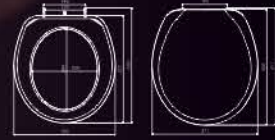

EXCLUSIVE TOILET SEAT COVER

SEAT COVER

Available colors

e - lenexaindustries@gmail.com

ADVANCE TECHNOLOGY

- EASY TO INSTALLATION
- WITH JET & WITH OUT JET TWO OPTION

Plastic Toilet Seat Hinges – Fitting Instructions

Slide head of bolts into slots of hinge blocks

Slide hinge blocks onto rod and ensure that the flat surface faces lid. Pass oblong gasket over bolts.

Position onto pan with bolts through holes. Finger tighten nuts onto bolts.

Check for correct fitting and tighten.

Alternative slots may be used to adjust vertical lid position.